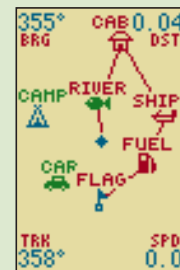

Graphic steering guidance keeps you oncourse.

Download street-level mapping detail from compatible CDs to the GPS 12MAP.

The color screen on the GPS 12CX helps you sort out information-filled pages.

Here's how the units are different

GPS 12

GPS 12XL

GPS 12CX

GPS 12MAP

	GPS 12	GPS 12XL	GPS 12CX	GPS 12MAP
battery life	24 hours	24 hours	36 hours	36 hours
waypoints/icons	500/yes	500/yes	1000/yes, 4 colors	500/yes
track log	1024 points	1024 points	2048 points	1900 points
languages	9	9	9	English only
Loran TDs	yes	yes	yes	no
external ant. hookup	no	yes	yes	yes
voltage range	5-8 volts	10-32 volts	10-32 volts	10-32 volts
proximity waypoint database or map	yes	yes	yes	no
	no	city point database	city point database	detailed basemap; MapSource™ compatible